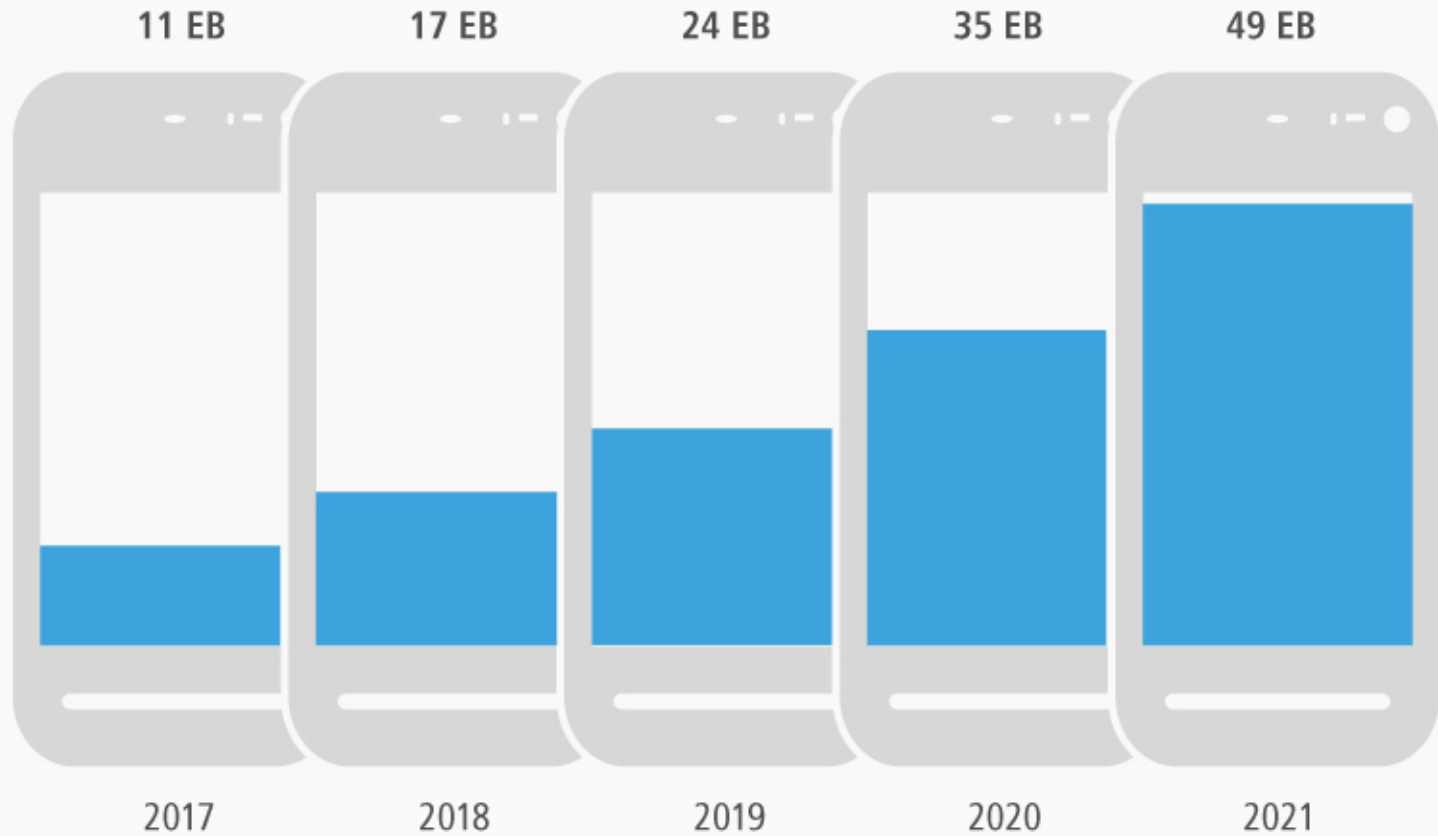

# Mobile data traffic is increasing

Estimated global traffic use across all mobile device (per month in exabytes)

\* 1 exabyte = 1 million TB = 1 billion GB

Source: Cisco VNI